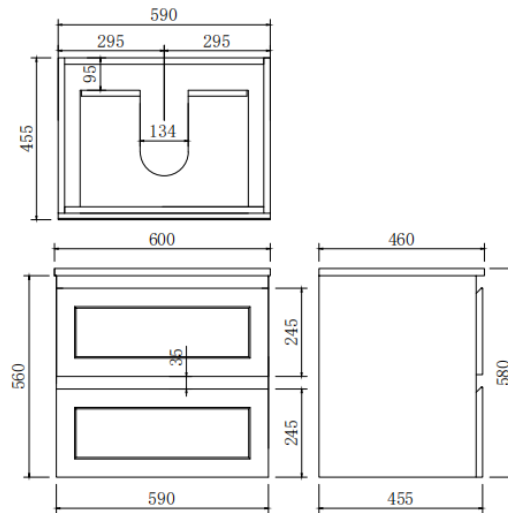

Fremantle Wall Hung Vanity

Product Code: FMW600WH / FMB600WH / FMG600WH

Specification:

Material: PVC construction

Finish: Matte white / Matte black / Matte Grey

Dimension: 600*460*580mm

Soft closing drawers

Vanity top options:

Standard ceramic top - PC6046

Olivia ceramic top - 60BT / D600B / OMW600 / OMB600

Poly top - POLY6046B

Stone top (with choices of tap hole and waste hole position) -

ABW64 / ABT64 / ASNOW64 / AWSP64 / AGSP64 / AGalaxyB600 / ACar64 / ANmq64