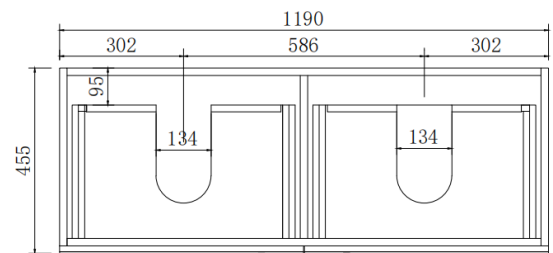

Fremantle Wall Hung Vanity

Product Code (Suitable for double bowl only):

FMW1220WH / FMB1220WH / FMG1220WH

Front & Side View

Top View

Specification:

Material: PVC construction

Finish: Matte white / Matte black / Matte Grey

Dimension: 1200*460*580mm

Soft closing drawers

Vanity top options:

Standard ceramic top - PC1246D (Double bowl)

Olivia ceramic top -

Double bowl: D120BB / 122BT / OMW1220 / OMB1220

Stone top (with choices of tap hole and waste hole position) -