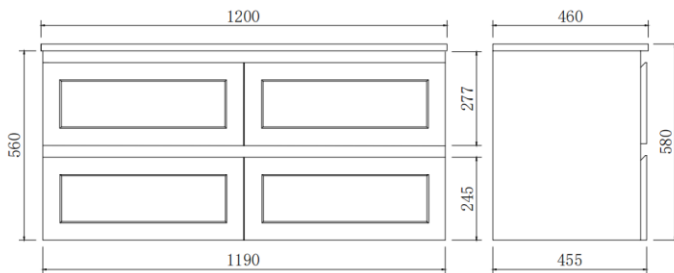

Fremantle Wall Hung Vanity

Product Code (Suitable for double bowl only):

FMW1220WH / FMB1220WH / FMG1220WH

Front & Side View

Top View

Specification:

Material: PVC construction

Finish: Matte white / Matte black / Matte Grey

Dimension: 1200*460*580mm

Soft closing drawers

Vanity top options:

Standard ceramic top - PC1246D (Double bowl)

Olivia ceramic top -

Double bowl: D120BB / 122BT / OMW1220 / OMB1220

Stone top (with choices of tap hole and waste hole position) -