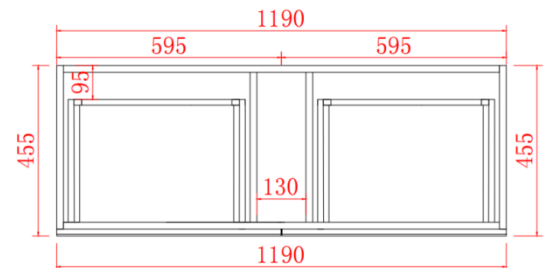

Fremantle Wall Hung Vanity

Product Code (Suitable for single bowl only):

FMW1200WH / FMB1200WH / FMG1200WH

Front & Side view

Top View

Specification:

Material: PVC construction

Finish: Matte white / Matte black / Matte Grey

Dimension: 1200*460*580mm

Soft closing drawers

Vanity top options:

Standard ceramic top - PC1246 (Single bowl)

Olivia ceramic top -

Single bowl: D120B / 120BT / OMW1200 / OMB1200

Poly top - POLY1246B (Single bowl)