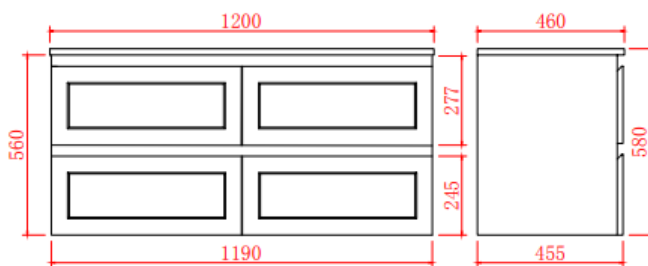

Fremantle Wall Hung Vanity

Product Code (Suitable for single bowl only):

FMW1200WH / FMB1200WH / FMG1200WH

Front & Side view

Top View

Specification:

Material: PVC construction

Finish: Matte white / Matte black / Matte Grey

Dimension: 1200*460*580mm

Soft closing drawers

Vanity top options:

Standard ceramic top - PC1246 (Single bowl)

Olivia ceramic top -

Single bowl: D120B / 120BT / OMW1200 / OMB1200

Poly top - POLY1246B (Single bowl)