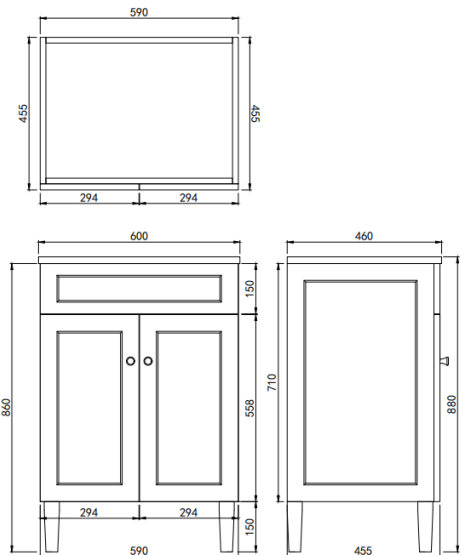

Harrington Floor Vanity

Product Code: CH64L-MW / CH64L-MB

Specification:

Material: PVC construction

Finish: Matte white / Matte black

Dimension: 600*460*880mm

Soft closing doors, solid wood legs

Vanity top options:

Standard ceramic top - PC6046

Olivia ceramic top - 60BT / D600B / OMW600 / OMB600

Poly top - POLY6046B

Stone top (with choices of tap hole and waste hole position) -

ABW64 / ABT64 / ASNOW64 / AWSP64 / AGSP64 / AGalaxyB600 / ACar64 / ANmq64