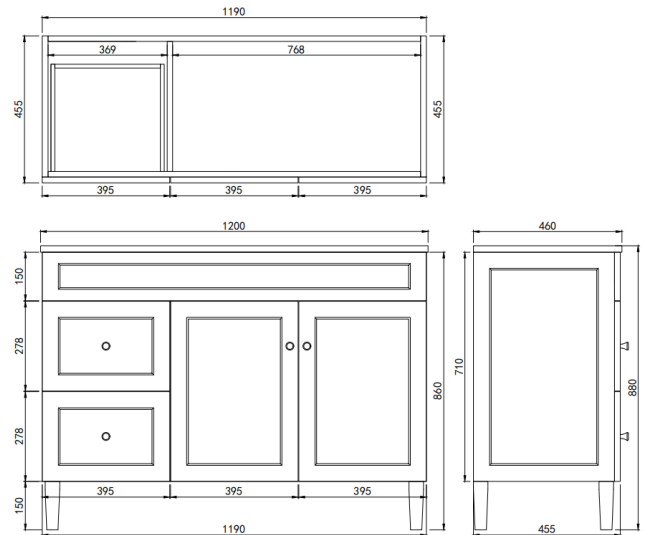

Harrington Floor Vanity

Product Code: CH124LL-MW / CH124LL-MB

Specification:

Material: PVC construction

Finish: Matte white / Matte black

Dimension: 1200*460*500mm

Left hand drawer, soft closing doors and drawers, solid wood legs

Vanity top options:

Standard ceramic top - PC1246

Olivia ceramic top - 120BT / D1200B / OMW1200 / OMB1200

Poly top - POLY1246B

Stone top (with choices of tap hole and waste hole position) -

ABW124 / ABT124 / ASNOW124 / ACar124 / ANmq124