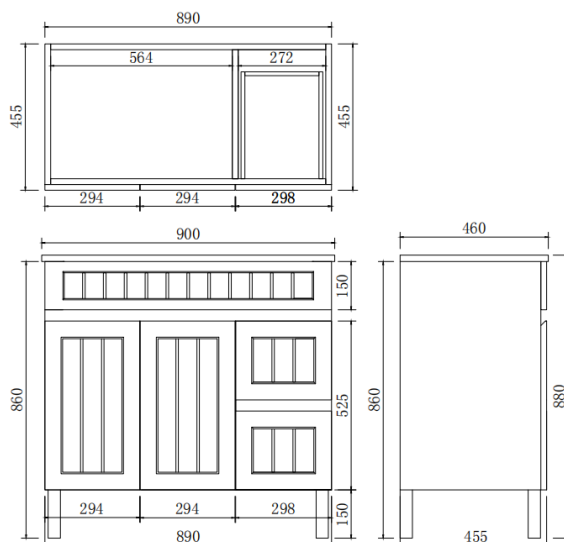

Acacia Floor Vanity

Product Code: AC94RL-MW / AC94RL-MB

Specification:

Material: PVC construction

Finish: Matte white / Matte black

Dimension: 900*460*880mm

Soft closing doors and drawers

Vanity top options:

Standard ceramic top - PC9046

Olivia ceramic top - 90BT / D900B / OMW900 / OMB900

Poly top - POLY9046B

Stone top (with choices of tap hole and waste hole position) -

ABW94 / ABT94 / ASNOW94 / AWSP94 / AGSP94 / AGalaxyB900 / ACar94 / ANmq94