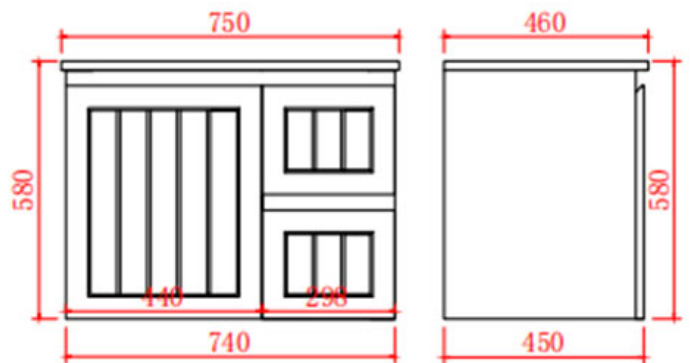

Acacia Wall Hung Vanity

Product Code: AC74RW-MW / AC74RW-MB

Specification:

Material: PVC construction

Finish: Matte white / Matte black

Dimension: 750*460*580mm

Soft closing doors and drawers

Vanity top options:

Standard ceramic top - PC7546

Olivia ceramic top - 75BT / D750B / OMW750 / OMB750

Poly top - POLY7546B

Stone top (available for undermount or above counter)

<https://www.poseidonbk.com.au/products/ceto/bellevue-vanity/acacia-wall-hung/ac74rw/>