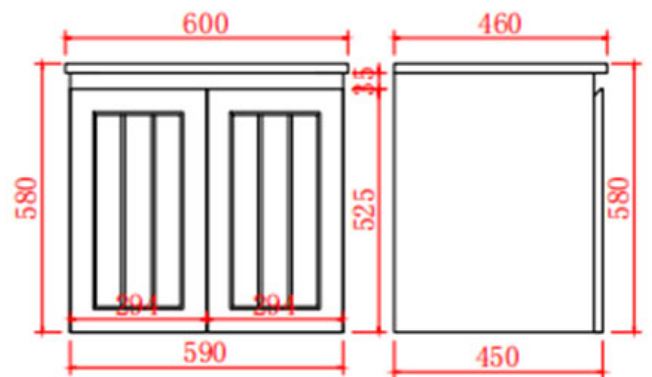

Acacia Wall Hung Vanity

Product Code: AC64W-MW / AC64W-MB

Specification:

Material: PVC construction

Finish: Matte white / Matte black

Dimension: 600*460*580mm

Soft closing doors

Vanity top options:

Standard ceramic top - PC6046

Olivia ceramic top - 60BT / D600B / OMW600 / OMB600

Poly top - POLY6046B

Stone top (available for undermount or above counter)

<https://www.poseidonbk.com.au/products/ceto/bellevue-vanity/acacia-wall-hung/matte-white-ac64l-mw/>