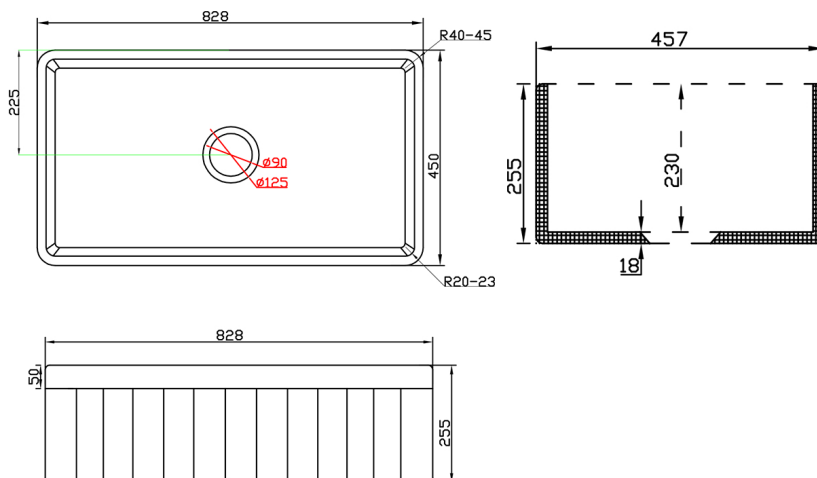

Greenwich Fireclay Farmhouse Sink

Code: FCS828GW/FCS828MB

Specifications

- Material: Fine Fireclay
- Finish: Glossy White/Matte Black
- Waste Outlets Included: 1 x Dia115mm Stainless Steel Basket Waste
- Mounting options: Undermount & Flush mount & Built-up
- Capacity per bowl: 75L
- Internal depth: 230mm
- Approx. external radius: 45mm
- Suitable for use with food waste disposer – we recommend purchase of an extended flange and a model with anti-vibration collar
- Note: Fine Fireclay is a natural product and therefore subject to variations. This should be seen as a quality that adds to its unique natural beauty. Variations +/- 2% to the specifications are common and acceptable and are within industry tolerance. We always recommend the cabinet maker and stone provider has the actual sink with them to measure before making cabinetry or cutting stone. For more information please visit our Installation Care & Warranty page or Contact Us.
- Optional upgrade: Coloured finish basket wastes are available