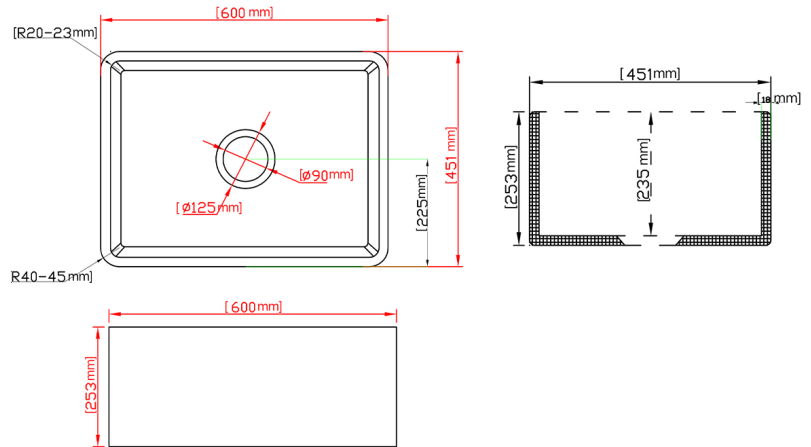

Chelsea Fireclay Farmhouse Sink

Code: FCS600GW/FCS600MB

Specifications

- Material: Fine Fireclay
- Finish: Glossy White/Matte Black
- Waste Outlets Included: 1 x Dia115mm Stainless Steel Basket Waste
- Mounting options: Undermount & Flush mount & Built-up
- Capacity per bowl: 55L
- Internal depth: 235mm
- Approx. external radius: 45mm
- Suitable for use with food waste disposer – we recommend purchase of an extended flange and a model with anti-vibration collar
- Note: Fine Fireclay is a natural product and therefore subject to variations. This should be seen as a quality that adds to its unique natural beauty. Variations +/- 2% to the specifications are common and acceptable and are within industry tolerance. We always recommend the cabinet maker and stone provider has the actual sink with them to measure before making cabinetry or cutting stone. For more information please visit our Installation Care & Warranty page or Contact Us.
- Optional upgrade: Coloured finish basket wastes are available