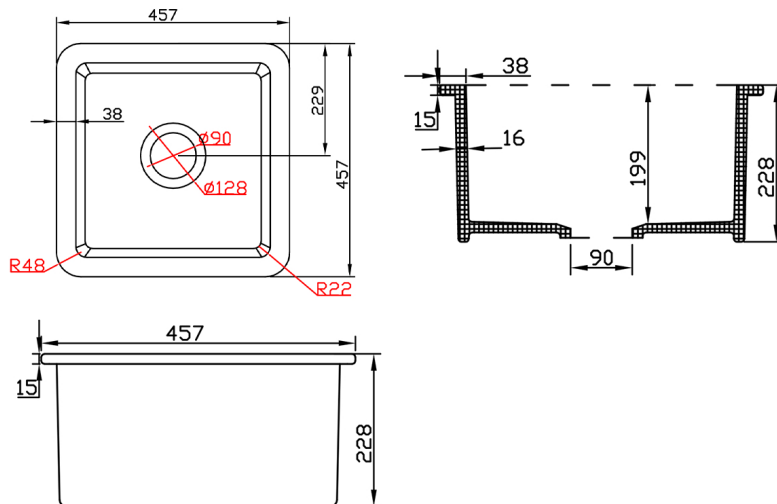

# Camden Fireclay Sink

**Code: FCS457GW/FCS457MB**

## Specifications

- Material: Fine Fireclay
- Finish: Glossy White/Matte Black
- Waste Outlets Included: 1 x Dia115mm Stainless Steel Basket Waste
- Mounting options: Inset & Undermount
- Capacity per bowl: 29L
- Internal depth: 199mm
- Approx. external radius: 48mm
- Suitable for use with food waste disposer – we recommend purchase of an extended flange and a model with anti-vibration collar
- Note: Fine Fireclay is a natural product and therefore subject to variations. This should be seen as a quality that adds to its unique natural beauty. Variations +/- 2% to the specifications are common and acceptable and are within industry tolerance. We always recommend the cabinet maker and stone provider has the actual sink with them to measure before making cabinetry or cutting stone. For more information please visit our Installation Care & Warranty page or Contact Us.
- Optional upgrade: Coloured finish basket wastes are available