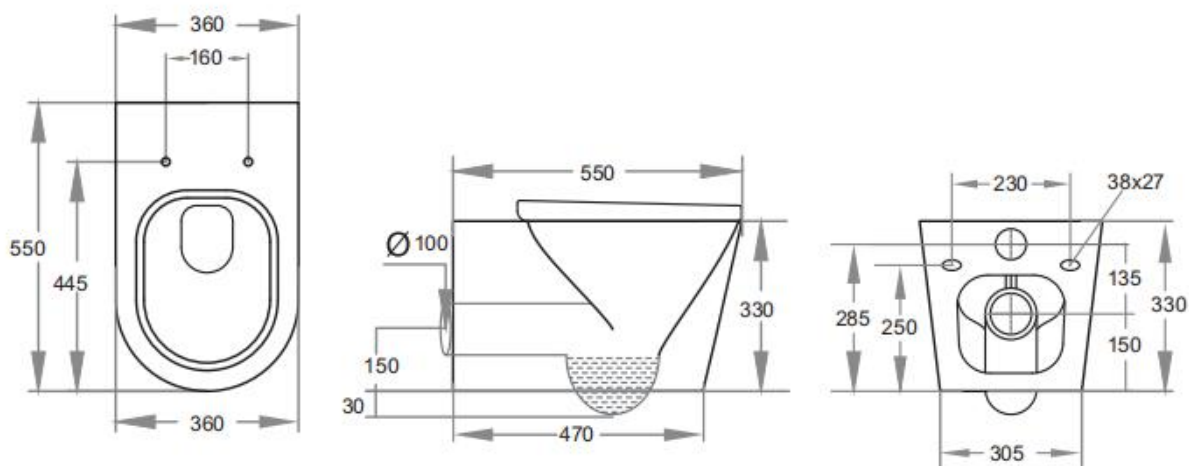

# Veda Rimless Wall Hung Pan

KDK305R

Code

KDK305R-Suite

Features

Rimless Clean Flush Pan  
Size: 550\*360\*330mm  
UF slim seat SC805

Warranty

10 years replacement on ceramic  
1 year replacement parts which  
include toilet seat covers

Terms and conditions applied

AS 1172.11172.2  
License: MK022127

Dimensions are approximate. Information provided in this specification is representative of the actual products available at the time of printing.