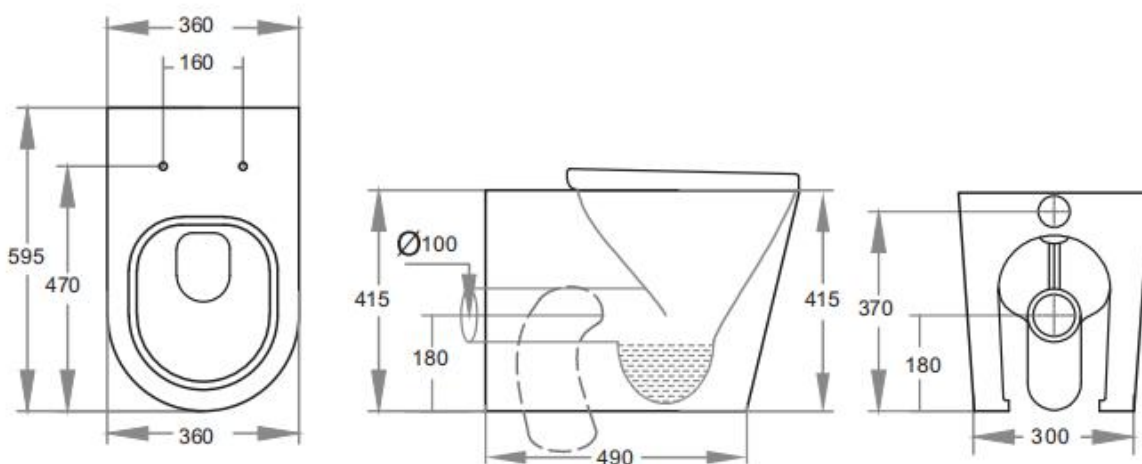

Avery Wall Face Floor Pan KDK102

Code KDK102-Suite

Features Box Rim Dyanmic Flush Pan
 Size: 595*360*415mm
 Trap-60: 60-95mm (Supplied)
 UF thick seat SC803

Optional Trap-100: 100-145mm
 JT43: 150-185mm
 P-Trap: 180mm
 Slim seat SC163/SC074

Warranty 10 years replacement on ceramic
 1 year replacement parts which include toilet seat covers, flush pipe.

Terms and conditions applied

AS 1172.11172.2
 License: MK022127

Dimensions are approximate. Information provided in this specification is representative of the actual products available at the time of printing.