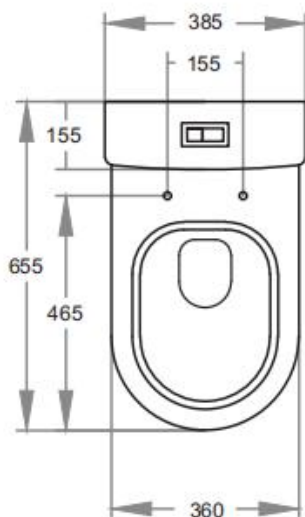

Vivid Tornado Toilet Suite KDK026

Code KDK026-Suite
KDK026C-Cistern
KDK026P- Pan

Features Back/Left and Right Bottom Inlet
Tornado flush Pan
4.5/3 Liters Dual Flush
Size: 655*385*870mm
Trap-100: 100-150mm (Supplied)
UF slim seat SC163 (Supplied)

Optional Trap-60: 60-100mm
JT43: 150-200mm
P-Trap: 180mm
Geberit Cistern:KDK026C
UF Thick seat SC803

Warranty 10 years replacement on ceramic
1 year replacement parts which include toilet seat covers, flush pipes and buttons
3 years replacement on inlet or outlet valves.
Terms and conditions applied

AS 1172.11172.2
License: MK022127

Dimensions are approximate. Information provided in this specification is representative of the actual products available at the time of printing.