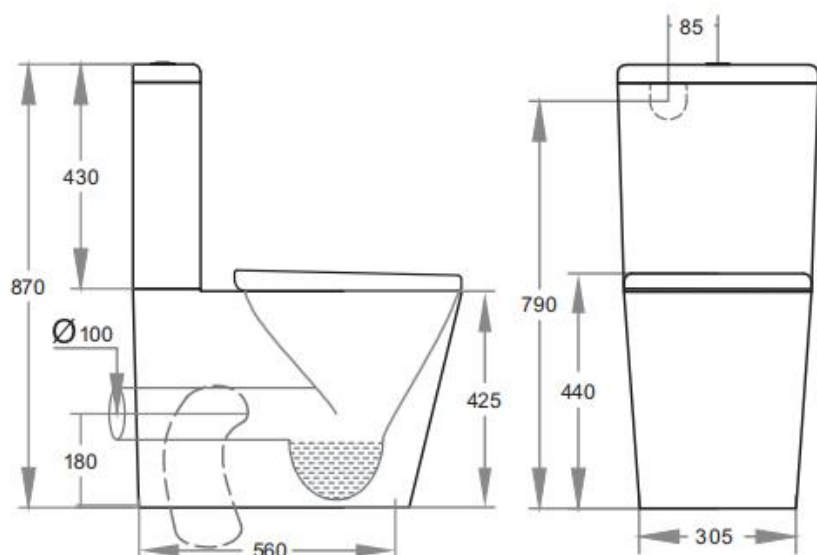

Vivid Tornado Toilet Suite KDK026

Code KDK026-Suite
KDK026C-Cistern
KDK026P- Pan

Features Back/Left and Right Bottom Inlet
Tornado flush Pan
4.5/3 Liters Dual Flush
Size: 655*385*870mm
Trap-100: 100-150mm (Supplied)
UF slim seat SC163 (Supplied)

Optional Trap-60: 60-100mm
JT43: 150-200mm
P-Trap: 180mm
Geberit Cistern:KDK026C
UF Thick seat SC803

Warranty 10 years replacement on ceramic
1 year replacement parts which include toilet seat covers, flush pipes and buttons
3 years replacement on inlet or outlet valves.
Terms and conditions applied

AS 1172.11172.2
License: MK022127

Dimensions are approximate. Information provided in this specification is representative of the actual products available at the time of printing.