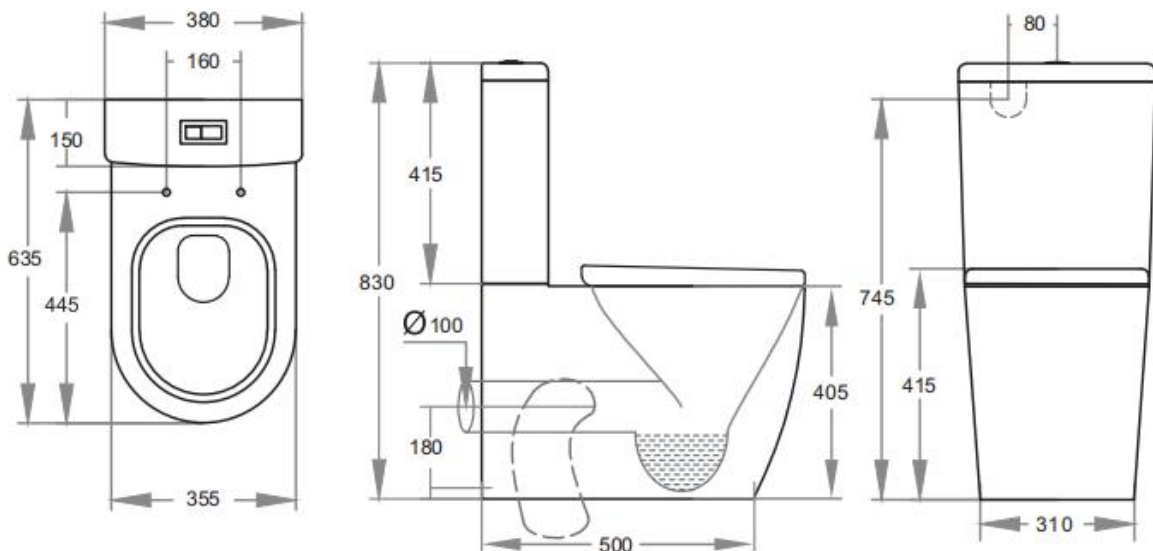

Rola Toilet Suite Compact KDK023

Code KDK023-Suite
KDK023C-Cistern
KDK023P- Pan

Features Back/Left and Right Bottom Inlet
Box Rim Dynamic Flush Pan
4.5/3 Liters Dual Flush
Size: 635*380*830mm
Trap-100: 100-160mm (Supplied)
UF thick seat SC804 (Supplied)

Optional Trap-60: 60-115mm
JT43: 150-195mm
P-Trap: 180mm
Geberit Cistern:KDK023C
UF slim seat SC805/SC163

Warranty 10 years replacement on ceramic
1 year replacement parts which include toilet seat covers, flush pipes and buttons
3 years replacement on inlet or outlet valves.
Terms and conditions applied

AS 1172.11172.2
License: MK022127

Dimensions are approximate. Information provided in this specification is representative of the actual products available at the time of printing.