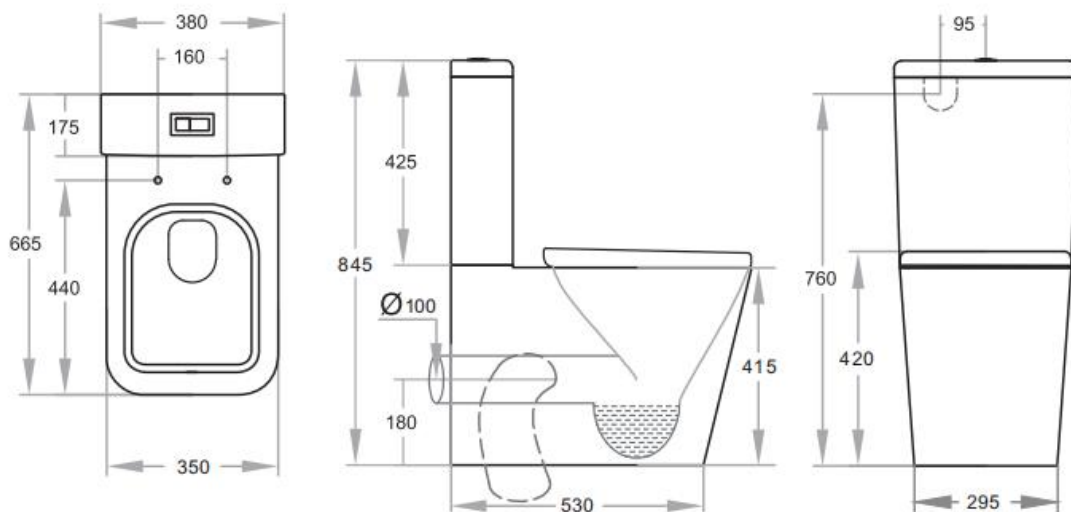

Qubist Toilet Suite

KDK003

Code

KDK003-Suite
KDK003C-Cistern
KDK003P- Pan

Features

Back/Left and Right Bottom Inlet
Box Rim Dynamic Flush Pan
4.5/3 Liters Dual Flush
Size: 665*380*845mm
Trap-60: 60-150mm (Supplied)
UF thick seat SC802 (Supplied)

Optional

Trap-100: 100-205mm
JT43: 150-240mm
P-Trap: 180mm
Geberit Cistern:KDK003C-G

Warranty

10 years replacement on ceramic
1 year replacement parts which include toilet hinges, seat covers, flush pipes and buttons
3 years replacement on inlet or outlet valves.
Terms and conditions applied

AS 1172.11172.2
License: MK022127

Dimensions are approximate. Information provided in this specification is representative of the actual products available at the time of printing.