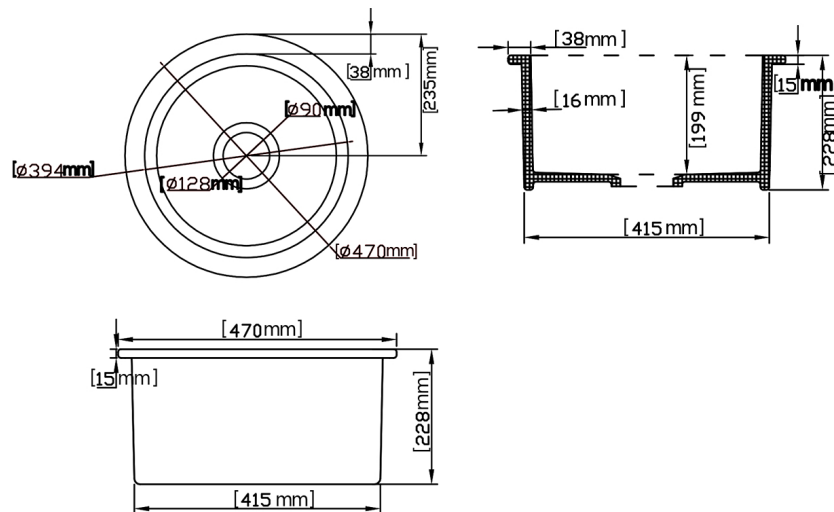

Camden Fireclay Sink

Code: FCSR470GW/FCSR470MB

Specifications

- Material: Fine Fireclay
- Finish: Glossy White/Matte Black
- Waste Outlets Included: 1 x Dia115mm Stainless Steel Basket Waste
- Mounting options: Inset & Undermount
- Capacity per bowl: 28L
- Internal depth: 213mm
- Suitable for use with food waste disposer – we recommend purchase of an extended flange and a model with anti-vibration collar
- Note: Fine Fireclay is a natural product and therefore subject to variations. This should be seen as a quality that adds to its unique natural beauty. Variations +/- 2% to the specifications are common and acceptable and are within industry tolerance. We always recommend the cabinet maker and stone provider has the actual sink with them to measure before making cabinetry or cutting stone. For more information please visit our Installation Care & Warranty page or Contact Us.
- Optional upgrade: Coloured finish basket wastes are available