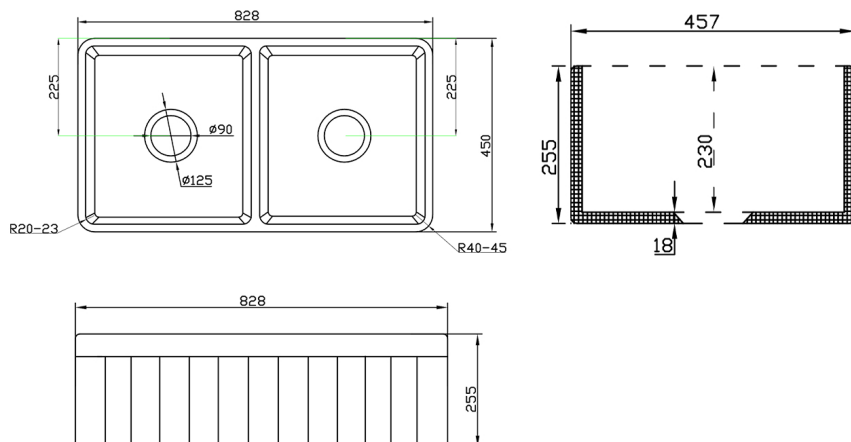

Greenwich Fireclay Farmhouse Sink

Code: FCS828-D-GW/FCS828-D-MB

Specifications

- Material: Fine Fireclay
- Finish: Glossy White/Matte Black
- Waste Outlets Included: 2 x Dia115mm Stainless Steel Basket Wastes
- Mounting options: Undermount & Flush mount & Built-up
- Capacity per bowl: 73L
- Internal depth: 230mm
- Approx. external radius: 45mm
- Suitable for use with food waste disposer – we recommend purchase of an extended flange and a model with anti-vibration collar
- Note: Fine Fireclay is a natural product and therefore subject to variations. This should be seen as a quality that adds to its unique natural beauty. Variations +/- 2% to the specifications are common and acceptable and are within industry tolerance. We always recommend the cabinet maker and stone provider has the actual sink with them to measure before making cabinetry or cutting stone. For more information please visit our Installation Care & Warranty page or Contact Us.
- Optional upgrade: Coloured finish basket wastes are available