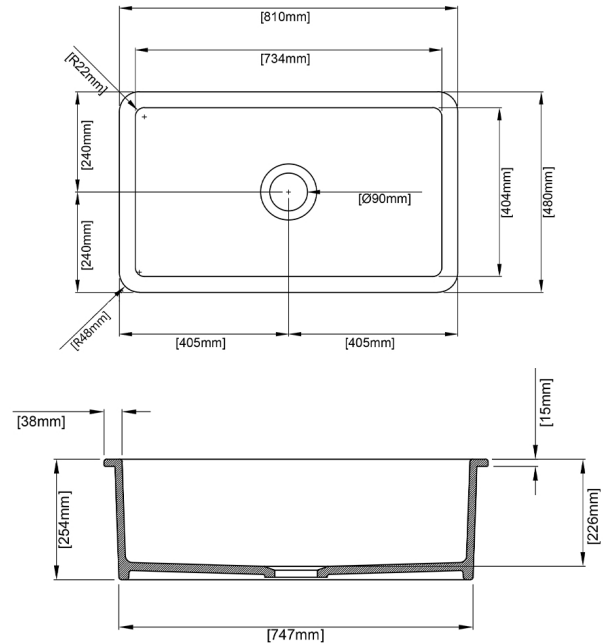

Camden Fireclay Sink

Code: FCS810GW/FCS810MB

Specifications

- Material: Fine Fireclay
- Finish: Glossy White/Matte Black
- Waste Outlets Included: 1 x Dia115mm Stainless Steel Basket Waste
- Mounting options: Inset & Undermount
- Capacity per bowl: 67L
- Internal depth: 226mm
- Approx. external radius: 48mm
- Suitable for use with food waste disposer – we recommend purchase of an extended flange and a model with anti-vibration collar
- Note: Fine Fireclay is a natural product and therefore subject to variations. This should be seen as a quality that adds to its unique natural beauty. Variations +/- 2% to the specifications are common and acceptable and are within industry tolerance. We always recommend the cabinet maker and stone provider has the actual sink with them to measure before making cabinetry or cutting stone. For more information please visit our Installation Care & Warranty page or Contact Us.
- Optional upgrade: Coloured finish basket wastes are available