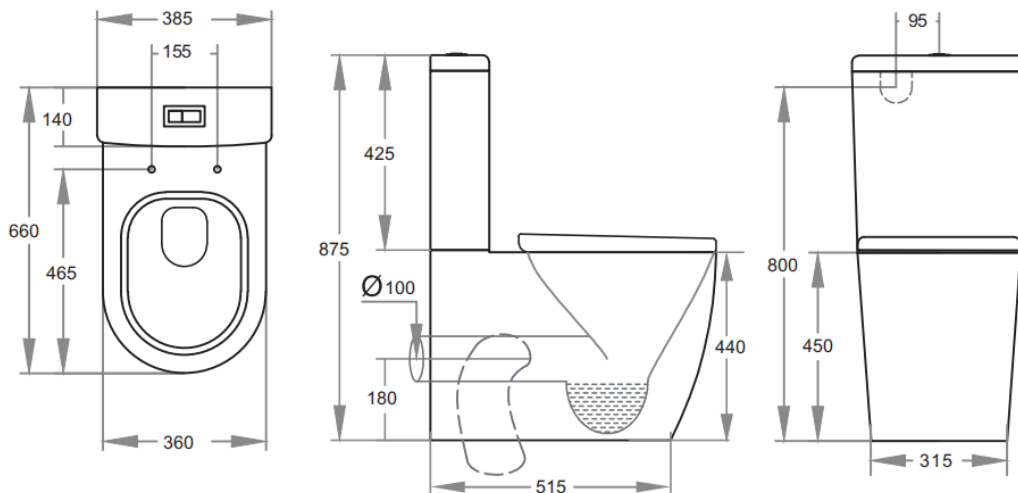

# Elvera Rimless Toilet Suite KDK027R

- Code** KDK0027R-Suite  
KDK0027RC-Cistern  
KDK027RP- Pan
- Features** Back/Left and Right Bottom Inlet Cistern (KDK027RC)  
Easy Height Raised Pan (KDK027RP)  
4.5/3 Liters Dual Flush  
Size: 660\*385\*875mm  
Trap-100: 100-165mm (Supplied) UF thick seat SC803 (Supplied)
- Optional** Trap-60: 60-105mm  
JT43: 150-215mm  
P-Trap(K212): 180mm  
UF Slim Seat SC074

AS 1172.11172.2  
License: MK022127

PWG001:60-105  
PWG002:100-165  
JT43:150-215

Dimensions are approximate. Information provided in this specification is representative of the actual products available at the time of printing.