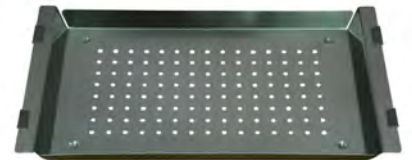

# Accessories

**PKSCB \$55**

Chopping Board

**PKSCL \$121**

Colander

**PKST \$88**

Sink Tray

**PKSR \$77**

Sink Rack

**SRB40 \$55**

Ceramic Sink Rack  
For Single Bowl

**SRB40D \$38**

Ceramic Sink Rack  
For Double Bowl

**PSW02 \$22**

Sink Waste

**PSW01 \$44**