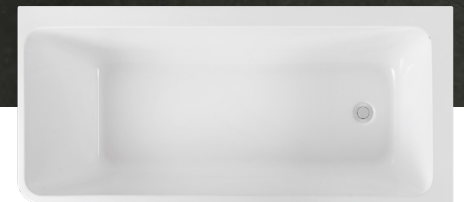

Right Hand Corner

Avis Corner

Back to Wall/Freestanding Bath - Made from premium sanitary grade acrylic 6mm sheeting. Built to last with metal frame and self supporting adjustable leveling Legs. 25mm slim edge. Pop up waste and pipe installed.