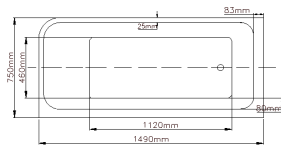

ACBT1500R

ACBT1500L

ACBT1700R

ACBT1700L

Code	Dimension (L)*(W)*(H) mm	RRP (In-GST)
<b>White</b>		
ACBT1500 (R/L) (Non Overflow)	1490*750*615	\$1,430
ACBT1700 (R/L) (Non Overflow)	1695*750*610	\$1,606