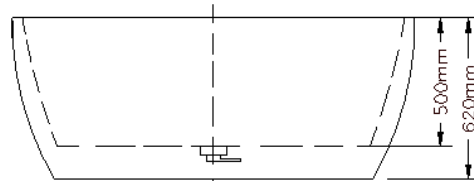

# Ronda

Freestanding Bath - Sanitary Grade Acrylic, Adjustable Leveling Legs, Slim Edge 6mm, Reinforced Base for Stability, With Overflow

Designed specifically for large bathroom, the Ronda freestanding bathtub offers enormous capacity in its size. With its smooth curve, Ronda bathtub will provide you with comfort and luxurious experience.