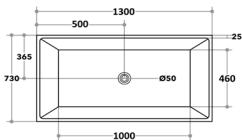

Theo

Back to Wall Bath - Sanitary Grade Acrylic, Adjustable Leveling Legs, Slim Edge 6mm, Reinforced Base for Stability

Sharp lines and square styling. Flat sides make ability for multi fit functions as free standing, corner set or up against a wall.

Code

Dimension (L)*(W)*(H) mm

RRP (In-GST)

White

THBT1300-NF / KBT-9-1300 (Non Overflow)	1300*730*580	$1,386
THBT1400-NF / KBT-9-1400 (Non Overflow)	1400*730*580	$1,386
THBT1500-NF / KBT-9-1500 (Non Overflow)	1500*700*580	$1,386
THBT1700-NF / KBT-9-1700 (Non Overflow)	1700*730*580	$1,496
THBT1400-OF (With Overflow)	1400*700*560	$1,386
THBT1480-OF (With Overflow)	1480*710*560	$1,386
THBT1690-OF (With Overflow)	1690*800*575	$1,496

Matte White

THBT1500MW / MWBT-9-1500 (Non Overflow)	1500*700*580	$1,650
THBT1700MW / MWBT-9-1700 (Non Overflow)	1700*730*580	$1,826