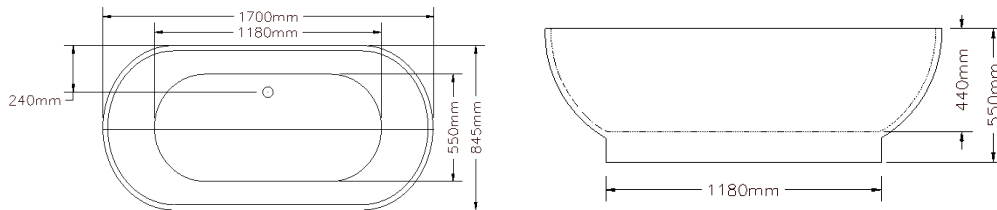

Koko

Freestanding Bath - Durable Acrylic, White/Black Exterior with Chrome Legs, Reinforced Base for Stability, Without Overflow

Sophisticated and elegant, Koko free standing bathtub is covered by an on trend high gloss black exterior which is guarantee to be the masterpiece in your bathroom.

KBT1700