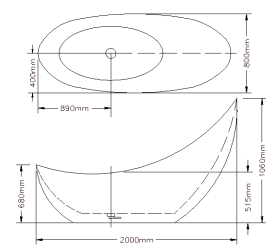

PBT2000

Code

Dimension (L)*(W)*(H) mm

RRP (In-GST)

White

PBT1500 (With Overflow)

1490*710*830

$1,496

PBT1680 (With Overflow)

1685*770*1000

$1,650

PBT2000 (With Overflow)

2000*800*1060

$2,090

Matte White

PBT1500MW (With Overflow)

1490*710*830

$1,650

PBT1680MW (Non Overflow)

1685*770*1000

$1,826