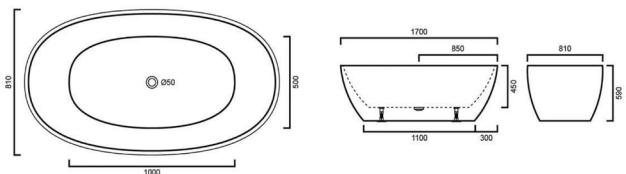

KBT-5-1700

Code	Dimension (L)*(W)*(H) mm	RRP (In-GST)
White		
KBT-5-1500 (Non Overflow)	1500*750*590	$1,430
KBT-5-1700 (Non Overflow)	1700*810*590	$1,496
Matte White		
MWBT-5-1500 (Non Overflow)	1500*750*590	$1,650
MWBT-5-1700 (Non Overflow)	1700*810*590	$1,826