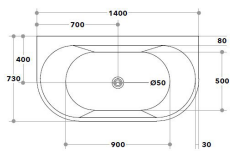

ELBT1400 / KBT-10-1400