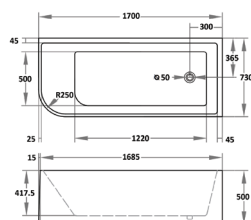

CBT-1700(R)-500