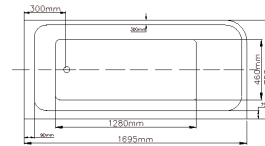

ACBT1500R

ACBT1500L

ACBT1700R

ACBT1700L

Code	Dimension (L)*(W)*(H) mm	RRP (In-GST)
<b>White</b>		
ACBT1500 (R/L) (Non Overflow)	1490*750*615	\$1,430
ACBT1700 (R/L) (Non Overflow)	1695*750*610	\$1,606