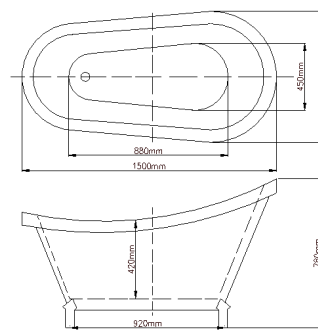

ESBT1700

Code

Dimension (L)*(W)*(H) mm

RRP (In-GST)

White

ESBT1500 (Non Overflow)

1500*770*780

$1,320

ESBT1700 (Non Overflow)

1680*770*780

$1,430

Black

ESBT1500B (Non Overflow)

1500*770*780

$1,430

ESBT1700B (Non Overflow)

1680*770*780

$1,650