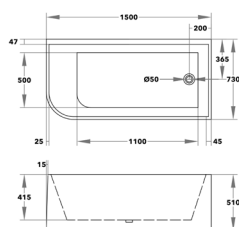

# Corner

Back to Wall Bath - Sanitary Grade Acrylic, Adjustable Leveling Legs, Slim Edge 6mm, Reinforced Base for Stability, Without Overflow

Left Hand Corner

Right Hand Corner

Stylishly designed corner bath comes with a clever back to wall design that allows you to maximize on space and provides you with added versatility when planning your interior. There are left hand corner / right hand corner back to wall. The bath edges giving it a delicate look, but the hard acrylic gives it durability.

Code

Dimension (L)\*(W)\*(H) mm

RRP (In-GST)