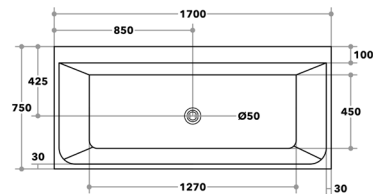

ABT1700 / KBT-7-1700

Code

Dimension (L)*(W)*(H) mm

RRP (In-GST)

White

ABT1575 / KBT-7-1500 (Non Overflow)

1575*750*580

$1,386

ABT1700 / KBT-7-1700 (Non Overflow)

1700*750*580

$1,496