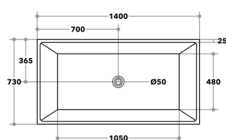

Theo

Back to Wall Bath - Sanitary Grade Acrylic, Adjustable Leveling Legs, Slim Edge 6mm, Reinforced Base for Stability

Sharp lines and square styling. Flat sides make ability for multi fit functions as free standing, corner set or up against a wall.

Code

Dimension (L)*(W)*(H) mm

RRP (In-GST)

White

THBT1300-NF / KBT-9-1300 (Non Overflow)	1300*730*580	$1,386
THBT1400-NF / KBT-9-1400 (Non Overflow)	1400*730*580	$1,386
THBT1500-NF / KBT-9-1500 (Non Overflow)	1500*700*580	$1,386
THBT1700-NF / KBT-9-1700 (Non Overflow)	1700*730*580	$1,496
THBT1400-OF (With Overflow)	1400*700*560	$1,386
THBT1480-OF (With Overflow)	1480*710*560	$1,386
THBT1690-OF (With Overflow)	1690*800*575	$1,496

Matte White

THBT1500MW / MWBT-9-1500 (Non Overflow)	1500*700*580	$1,650
THBT1700MW / MWBT-9-1700 (Non Overflow)	1700*730*580	$1,826