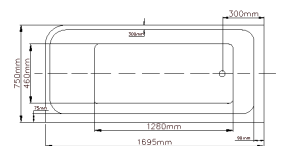

ACBT1500R

ACBT1500L

ACBT1700R

ACBT1700L

Code	Dimension (L)*(W)*(H) mm	RRP (In-GST)
<b>White</b>		
ACBT1500 (R/L) (Non Overflow)	1490*750*615	\$1,430
ACBT1700 (R/L) (Non Overflow)	1695*750*610	\$1,606