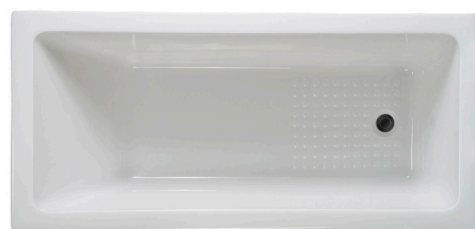

Drop In Bath