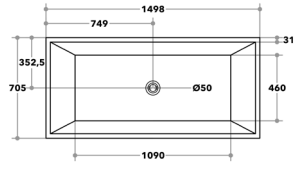

QBT1500 / KBT-2-1500