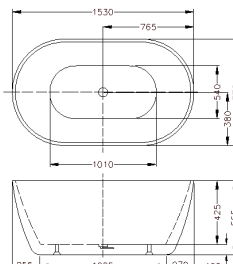

Olivia

Freestanding Bath - Sanitary Grade Acrylic, Adjustable Leveling Legs, Slim Edge 6mm, Reinforced Base for Stability

This classic oval shape with minimalist clean lines is timeless in design and features generous reclining lumbar areas at both ends. The Olivia features a leveling frame with adjustable legs.

OVBT1530

Code	Dimension (L)* (W)* (H) mm	RRP (In-GST)
White		
OVBT1400 (With Overflow)	1395*750*570	$1,386
OVBT1530 (With Overflow)	1530*770*555	$1,386
OVBT1700 (With Overflow)	1690*805*550	$1,496
Matte White		
OVBT1530MW (Non Overflow)	1530*770*555	$1,650
OVBT1700MW (Non Overflow)	1690*805*550	$1,826