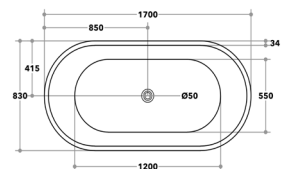

KBT-5-1500

KBT-5-1700

Code	Dimension (L)*(W)*(H) mm	RRP (In-GST)
<b>White</b>		
<b>KBT-5-1500 (Non Overflow)</b>	1500*750*590	\$1,430
<b>KBT-5-1700 (Non Overflow)</b>	1700*810*590	\$1,496
<b>Matte White</b>		
<b>MWBT-5-1500 (Non Overflow)</b>	1500*750*590	\$1,650
<b>MWBT-5-1700 (Non Overflow)</b>	1700*810*590	\$1,826

# Ovia

Freestanding Bath - Sanitary Grade Acrylic, Adjustable Leveling Legs, Slim Edge 6mm, Reinforced Base for Stability

Oval Free standing bathtub delivers hotel inspired living to your bathroom space, the seamless joins with minimalist clean lines and soft curves make it the perfect centerpiece for your bathroom.

OBT1400 / KBT-3-1400

OBT1500 / KBT-3-1500

OBT1700 / KBT-3-1700

Code	Dimension (L)*(W)*(H) mm	RRP (In-GST)
<b>White</b>		
OBT1400 / KBT-3-1400 (Non Overflow)	1390*715*585	\$1,210
OBT1500 / KBT-3-1500 (Non Overflow)	1500*745*580	\$1,210
OBT1700 / KBT-3-1700 (Non Overflow)	1700*830*578	\$1,320
<b>Black</b>		
OBT1500B / GBBT-3-1500 (Non Overflow)	1500*745*580	\$1,430
OBT1700B / GBBT-3-1700 (Non Overflow)	1700*830*578	\$1,716