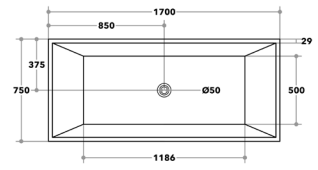

QBT1700 / KBT-2-1700

Code	Dimension (L)*(W)*(H) mm	RRP (In-GST)
White		
QBT1400 / KBT-2-1400 (Non Overflow)	1400*702*590	$1,210
QBT1500 / KBT-2-1500 (Non Overflow)	1498*705*580	$1,210
QBT1700 / KBT-2-1700 (Non Overflow)	1700*750*578	$1,320