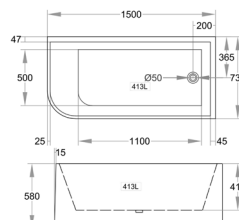

CBT-1500(R)-580