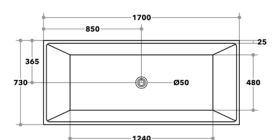

Theo

Back to Wall Bath - Sanitary Grade Acrylic, Adjustable Leveling Legs, Slim Edge 6mm, Reinforced Base for Stability

Sharp lines and square styling. Flat sides make ability for multi fit functions as free standing, corner set or up against a wall.

Code

Dimension (L)*(W)*(H) mm

RRP (In-GST)

White

THBT1300-NF / KBT-9-1300 (Non Overflow)	1300*730*580	$1,386
THBT1400-NF / KBT-9-1400 (Non Overflow)	1400*730*580	$1,386
THBT1500-NF / KBT-9-1500 (Non Overflow)	1500*700*580	$1,386
THBT1700-NF / KBT-9-1700 (Non Overflow)	1700*730*580	$1,496
THBT1400-OF (With Overflow)	1400*700*560	$1,386
THBT1480-OF (With Overflow)	1480*710*560	$1,386
THBT1690-OF (With Overflow)	1690*800*575	$1,496

Matte White

THBT1500MW / MWBT-9-1500 (Non Overflow)	1500*700*580	$1,650
THBT1700MW / MWBT-9-1700 (Non Overflow)	1700*730*580	$1,826