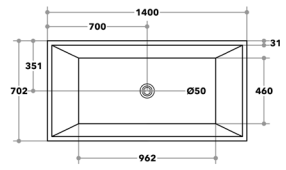

QBT1400 / KBT-2-1400