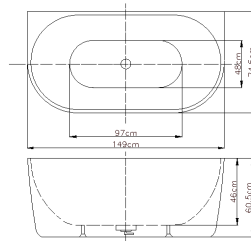

ELBT1700 / KBT-10-1700

ELBT1490-OF