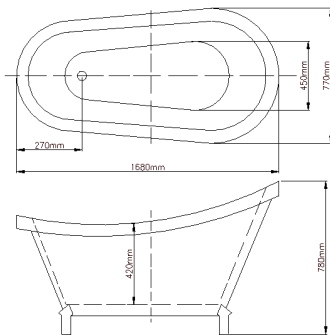

Espada

Freestanding Bath - Durable Acrylic, White/Black Exterior with Chrome Legs, Reinforced Base for Stability, Without Overflow

Sophisticated and elegant, Espada claw foot bathtub is a high end, luxury item. Covered by an on trend high gloss black exterior which is guarantee to be the masterpiece in your bathroom.

ESBT1500