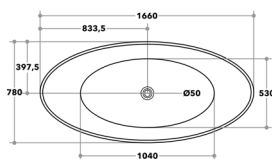

EBT1500 / KBT-4-1500

EBT1660 / KBT-4-1700

Code	Dimension (L)*(W)*(H) mm	RRP (In-GST)
<b>White</b>		
EBT1500 / KBT-4-1500 (Non Overflow)	1500*750*680	\$1,430
EBT1660 / KBT-4-1700 (Non Overflow)	1660*780*665	\$1,496
<b>Matte White</b>		
EBT1500MW / MWBT-4-1500 (Non Overflow)	1500*750*680	\$1,650
EBT1660MW / MWBT-4-1700 (Non Overflow)	1660*780*665	\$1,826
<b>Black</b>		
EBT1500B / GBBT-4-1500 (Non Overflow)	1500*750*680	\$1,540
EBT1660B / GBBT-4-1700 (Non Overflow)	1660*780*665	\$1,650