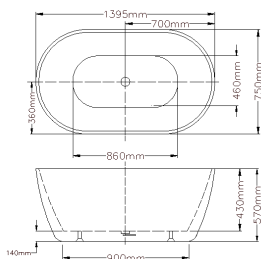

Olivia

Freestanding Bath - Sanitary Grade Acrylic, Adjustable Leveling Legs, Slim Edge 6mm, Reinforced Base for Stability

This classic oval shape with minimalist clean lines is timeless in design and features generous reclining lumbar areas at both ends. The Olivia features a leveling frame with adjustable legs.

OVBT1400

Code	Dimension (L)* (W)* (H) mm	RRP (In-GST)
White		
OVBT1400 (With Overflow)	1395*750*570	$1,386
OVBT1530 (With Overflow)	1530*770*555	$1,386
OVBT1700 (With Overflow)	1690*805*550	$1,496
Matte White		
OVBT1530MW (Non Overflow)	1530*770*555	$1,650
OVBT1700MW (Non Overflow)	1690*805*550	$1,826