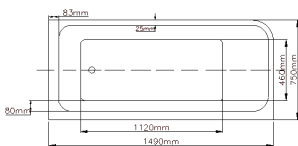

Avis Corner

Back to Wall Bath - Sanitary Grade Acrylic, Adjustable Leveling Legs, Slim Edge 6mm, Reinforced Base for Stability

Combine the luxury of a free standing bath with the practicalities of an island bath. This beautiful lovely corner bath, is perfect for any bathrooms limited in space. There are left corner / right corner back to wall. The bath edges giving it a delicate look, but the hard acrylic gives it durability.

ACBT1500R

ACBT1500L

ACBT1700R

ACBT1700L

Code	Dimension (L)*(W)*(H) mm	RRP (In-GST)
White		
ACBT1500 (R/L) (Non Overflow)	1490*750*615	$1,430
ACBT1700 (R/L) (Non Overflow)	1695*750*610	$1,606