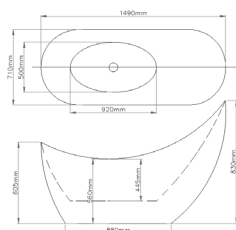

Posh

Freestanding Bath - Sanitary Grade Acrylic, Adjustable Leveling Legs, Slim Edge 6mm, Reinforced Base for Stability

Posh free standing bathtub delivers hotel inspired living to your bathroom space. The gentle curves of the raised back rest offers total comfort for your bathing experience. Its curved vessel style design offers a unique expression of elegance and sophistication

PBT1500

Code

Dimension (L)*(W)*(H) mm

RRP (In-GST)

White

PBT1500 (With Overflow)

1490*710*830

$1,496

PBT1680 (With Overflow)

1685*770*1000

$1,650

PBT2000 (With Overflow)

2000*800*1060

$2,090

Matte White

PBT1500MW (With Overflow)

1490*710*830

$1,650

PBT1680MW (Non Overflow)

1685*770*1000

$1,826