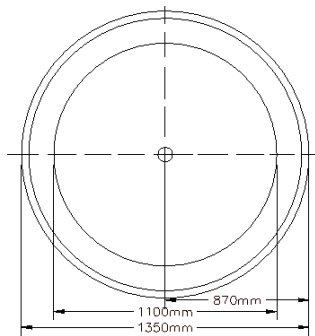

RBT1350

Code

Dimension (L)*(W)*(H) mm

RRP (In-GST)

RBT1350 (With Overflow)

White
1350*1350*620

$2,310