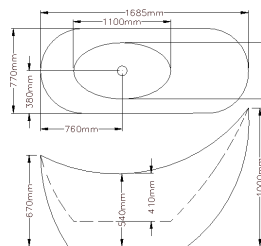

Posh

Freestanding Bath - Sanitary Grade Acrylic, Adjustable Leveling Legs, Slim Edge 6mm, Reinforced Base for Stability

Posh free standing bathtub delivers hotel inspired living to your bathroom space. The gentle curves of the raised back rest offers total comfort for your bathing experience. Its curved vessel style design offers a unique expression of elegance and sophistication

PBT1680

Code

Dimension (L)*(W)*(H) mm

RRP (In-GST)

White

PBT1500 (With Overflow)

1490*710*830

$1,496

PBT1680 (With Overflow)

1685*770*1000

$1,650

PBT2000 (With Overflow)

2000*800*1060

$2,090

Matte White

PBT1500MW (With Overflow)

1490*710*830

$1,650

PBT1680MW (Non Overflow)

1685*770*1000

$1,826