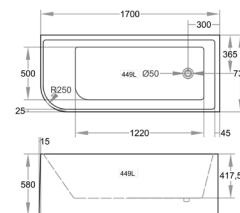

CBT-1700(R)-580