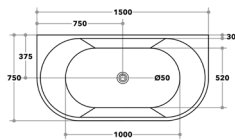

ELBT1530 / KBT-10-1500