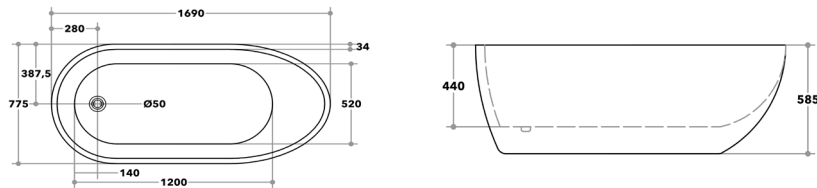

VBT1690 / KBT-E

Code	Dimension (L)*(W)*(H) mm	RRP (In-GST)
White		
VBT1690 / KBT-E (Non Overflow)	1690*775*585	$1,496
Matte White		
VBT1690MW / MWBT-E (Non Overflow)	1690*775*585	$1,760
Black		
VBT1690B / GBBT-E (Non Overflow)	1690*775*585	$1,650