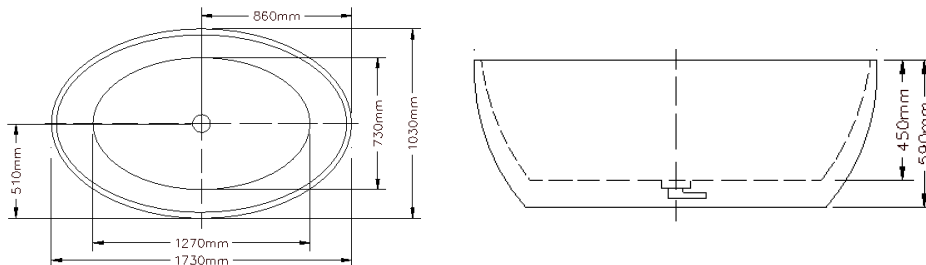

LBT1800

Code	Dimension (L)*(W)*(H) mm	RRP (In-GST)
LBT1800 (With Overflow)	1730*1030*590	$1,760