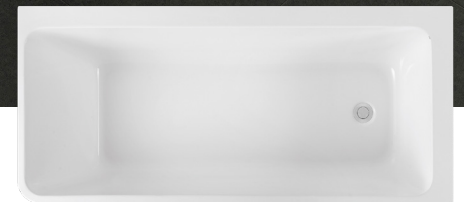

Right Hand Corner