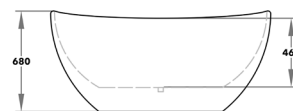

EBT1660 / KBT-4-1700

Code	Dimension (L)*(W)*(H) mm	RRP (In-GST)
White		
EBT1500 / KBT-4-1500 (Non Overflow)	1500*750*680	$1,430
EBT1660 / KBT-4-1700 (Non Overflow)	1660*780*665	$1,496
Matte White		
EBT1500MW / MWBT-4-1500 (Non Overflow)	1500*750*680	$1,650
EBT1660MW / MWBT-4-1700 (Non Overflow)	1660*780*665	$1,826
Black		
EBT1500B / GBBT-4-1500 (Non Overflow)	1500*750*680	$1,540
EBT1660B / GBBT-4-1700 (Non Overflow)	1660*780*665	$1,650