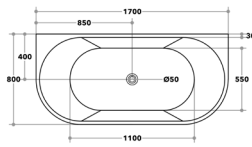

Elivia

Back to Wall Bath - Sanitary Grade Acrylic, Adjustable Leveling Legs, Slim Edge 6mm, Reinforced Base for Stability

Minimalism expressed through beautiful forms and capturing the style of the moment, the Elivia oval back to wall bath introduces calm and tranquility to the bathroom. With the ability to install the bath against the wall, not only easy to clean but is also a centerpiece for the bathroom.

ELBT1400 / KBT-10-1400

ELBT1530 / KBT-10-1500

Code

Dimension (L)*(W)*(H) mm

RRP (In-GST)

White

ELBT1400-NF / KBT-10-1400 (Non Overflow)	1400*730*580	$1,386
ELBT1500-NF / KBT-10-1500 (Non Overflow)	1500*750*580	$1,386
ELBT1700-NF / KBT-10-1700 (Non Overflow)	1700*800*580	$1,496
ELBT1490-OF (With Overflow)	1490*745*605	$1,386
ELBT1690-OF (With Overflow)	1690*790*600	$1,496

Matte White

ELBT1400MW / MWBT-10-1400 (Non Overflow)	1400*730*580	$1,650
ELBT1500MW / MWBT-10-1500 (Non Overflow)	1500*750*580	$1,650
ELBT1700MW / MWBT-10-1700 (Non Overflow)	1700*800*580	$1,760

Black

ELBT1500B / GBBT-10-1500 (Non Overflow)	1500*750*580	$1,540
ELBT1700B / GBBT-10-1700 (Non Overflow)	1700*800*580	$1,650