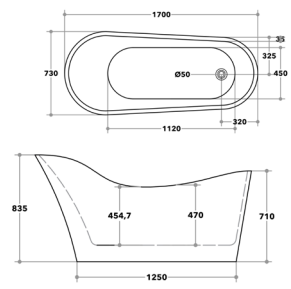

BBT1700 / KBT-8-1700

Code

Dimension (L)*(W)*(H) mm

RRP (In-GST)

White

BBT1400/KBT-8-1400 (Non Overflow)

1400*710*720

$1,430

BBT1500 (With Overflow)

1485*695*790

$1,430

BBT1700/ KBT-8-1700 (Non Overflow)

1700*730*835

$1,496

Black

BBT1700B / GBBT-8-1700 (Non Overflow)

1700*730*835

$1,650