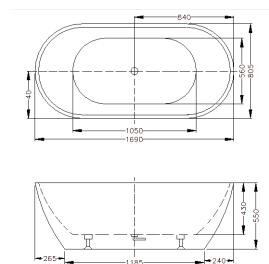

# Olivia

Freestanding Bath - Sanitary Grade Acrylic, Adjustable Leveling Legs, Slim Edge 6mm, Reinforced Base for Stability

This classic oval shape with minimalist clean lines is timeless in design and features generous reclining lumbar areas at both ends. The Olivia features a leveling frame with adjustable legs.

OVBT1400

OVBT1530

OVBT1700

Code	Dimension (L)* (W)* (H) mm	RRP (In-GST)
<b>White</b>		
OVBT1400 (With Overflow)	1395*750*570	\$1,386
OVBT1530 (With Overflow)	1530*770*555	\$1,386
OVBT1700 (With Overflow)	1690*805*550	\$1,496
<b>Matte White</b>		
OVBT1530MW (Non Overflow)	1530*770*555	\$1,650
OVBT1700MW (Non Overflow)	1690*805*550	\$1,826