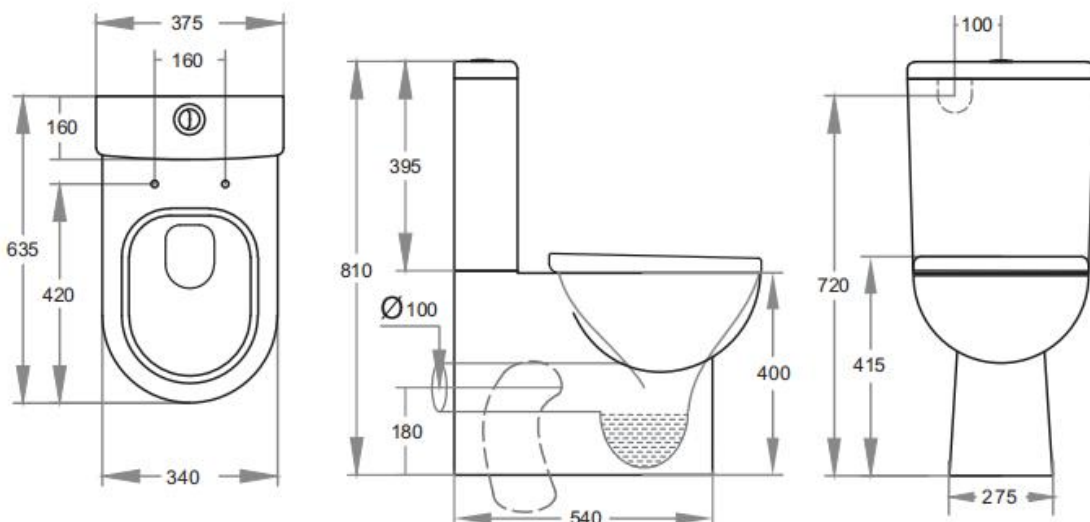

Rio Toilet Suite

KDK013

Code KDK013-Suite
KDK013C-Cistern
KDK013P- Pan

Features Back/Left and Right Bottom Inlet
Box Rim Dynamic Flush Pan
4.5/3 Liters Dual Flush
Size: 635*375*810mm
Trap-60: 60-155mm (Supplied)
PP thick seat SC020 (Supplied)

Optional Trap-100: 100-195mm
JT43: 150-235mm
P-Trap: 180mm
Geberit Cistern:KDK013C-GUF

Warranty 10 years replacement on ceramic
1 year replacement parts which include toilet seat covers, flush pipes and buttons
3 years replacement on inlet or outlet valves.
Terms and conditions applied

AS 1172.11172.2
License: MK022127

Dimensions are approximate. Information provided in this specification is representative of the actual products available at the time of printing.