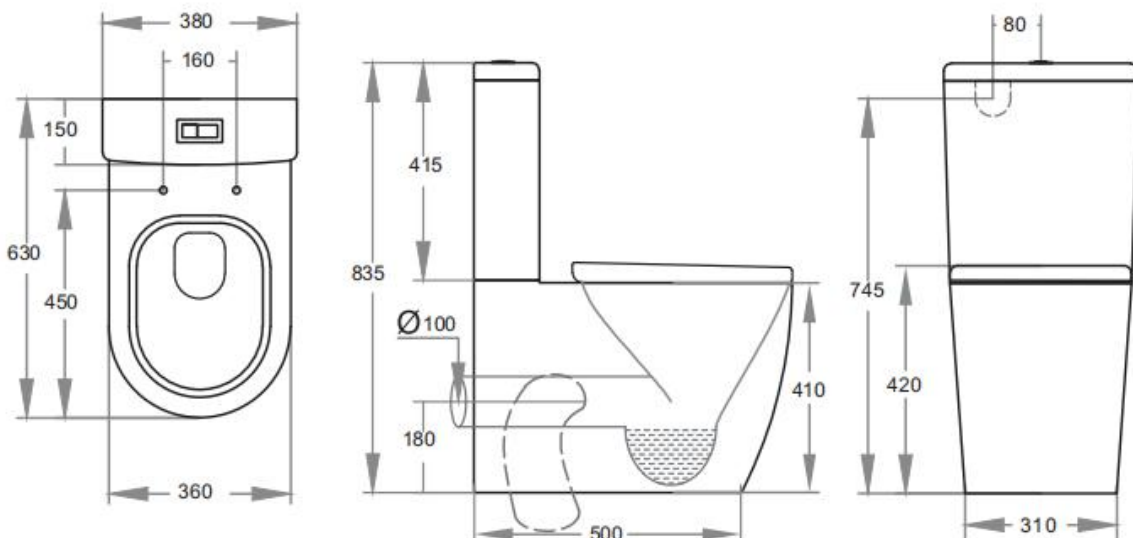

Veda BTW Toilet Suite KDK025

Code

KDK025-Suite
KDK025C-Cistern
KDK025P- Pan

Features

Back/Left and Right Bottom Inlet
Tornado quiet flush Pan
4.5/3 Liters Dual Flush
Size: 630*380*835mm
Trap-100: 100-145mm (Supplied)
UF slim seat SC163 (Supplied)

Optional

Trap-60: 60-95mm
JT43: 150-185mm
P-Trap: 180mm
Geberit Cistern:KDK025C
UF Slim Seat SC805/Thick seat SC804

Warranty

10 years replacement on ceramic
1 year replacement parts which include toilet seat covers, flush pipes and buttons
3 years replacement on inlet or outlet valves.

Terms and conditions applied

AS 1172.11172.2
License: MK022127

Dimensions are approximate. Information provided in this specification is representative of the actual products available at the time of printing.