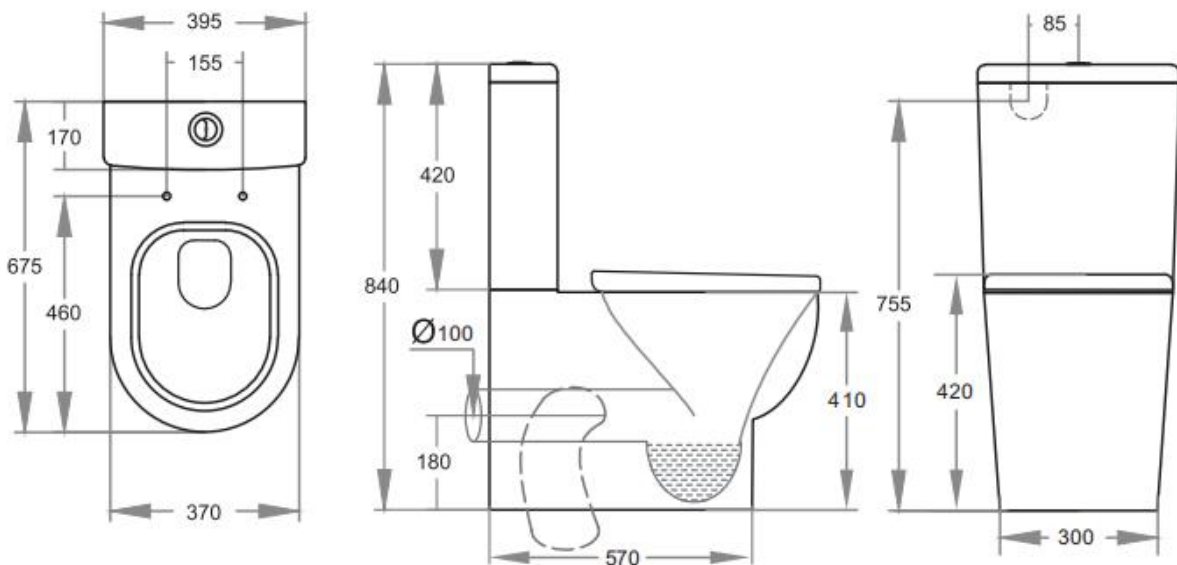

Pola Toilet Suite

KDK005

Code KDK005-Suite
KDK005C-Cistern
KDK005P- Pan

Features Back/Left and Right Bottom Inlet
Box Rim Dynamic Flush Pan
4.5/3 Liters Dual Flush
Size: 675*395*840mm
Trap-60: 60-160mm (Supplied)
UF thick seat SC803 (Supplied)

Optional Trap-100: 100-215mm
JT43: 150-250mm
P-Trap: 180mm
UF Slim Seat SC1064

Warranty 10 years replacement on ceramic
1 year replacement parts which include toilet seat covers, flush pipes and buttons
3 years replacement on inlet or outlet valves.
Terms and conditions applied

AS 1172.11172.2
License: MK022127

Dimensions are approximate. Information provided in this specification is representative of the actual products available at the time of printing.