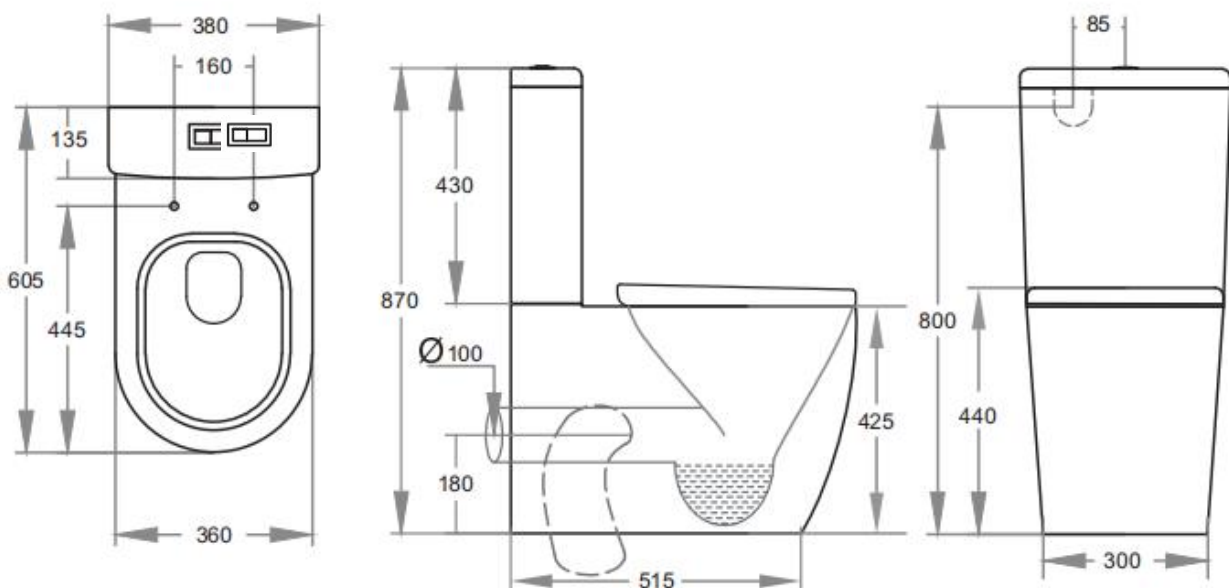

Avis Rimless Toilet Suite Compact KDK600

Code KDK600-Suite
KDK600C-Cistern
KDK600P- Pan

Features Back/Left and Right Bottom Inlet
Rimless Clean Flush Pan
4.5/3 Liters Dual Flush
Size: 605*380*870mm
Trap-100: 100-145mm (Supplied)
UF slim seat SC163 (Supplied)

Optional Trap-60: 60-95mm
JT43: 150-185mm
P-Trap: 180mm
Geberit Cistern:KDK600C
UF Slim seat SC074
UF Thick seat SC804

Warranty 10 years replacement on ceramic
1 year replacement parts which include toilet seat covers, flush pipes and buttons
3 years replacement on inlet or outlet valves.

Terms and conditions applied

AS 1172.11172.2
License: MK022127

Dimensions are approximate. Information provided in this specification is representative of the actual products available at the time of printing.